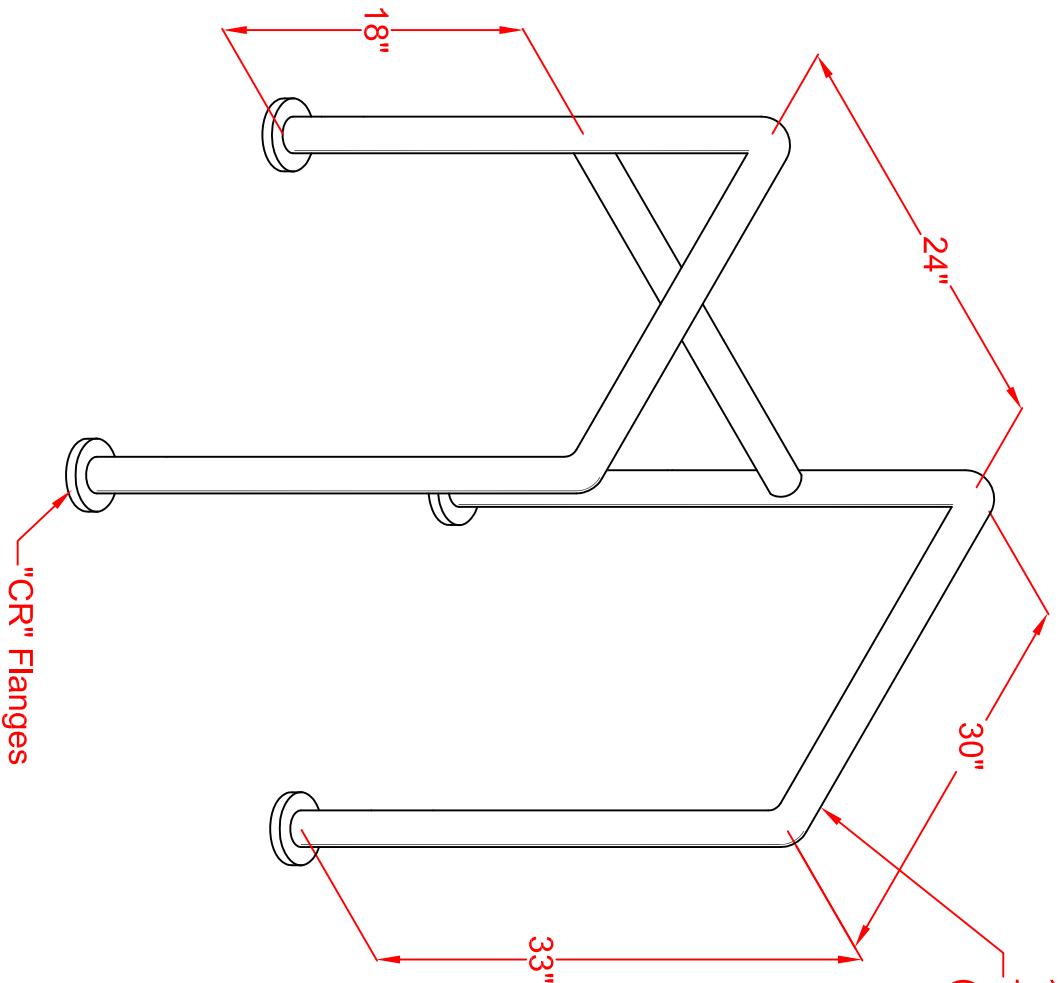

SEACHROME

Seachrome Corporation
1906 East Dominguez Street
Long Beach, California 90810
Phone: (800) 955-2476
Fax: (800) 444-3380

Description:

GSFS-330300-QCR
33" x 30" Floor to Floor Straddle Bar
Satin Stainless Finish

Customer:

Customer Part #

10-30-2017

1-1/4" Dia. x 18ga (.048)
Type 304 S.S. ASTM Tubing
(Satin Stainless Finish)