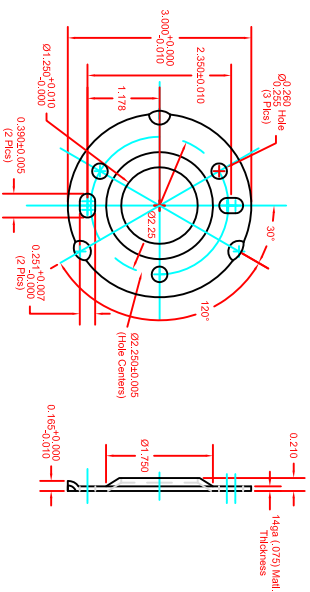

This drawing and the information contained herein is proprietary to Seachrome Corp. and shall not be reproduced, copied or disclosed in whole, or part, or used for manufacturing or for any other purpose without the written permission of Seachrome Corporation.

Hardware Package Includes:
(12) #10 x 2-1/2" Phillips Pan Head
Sheet Metal Screw