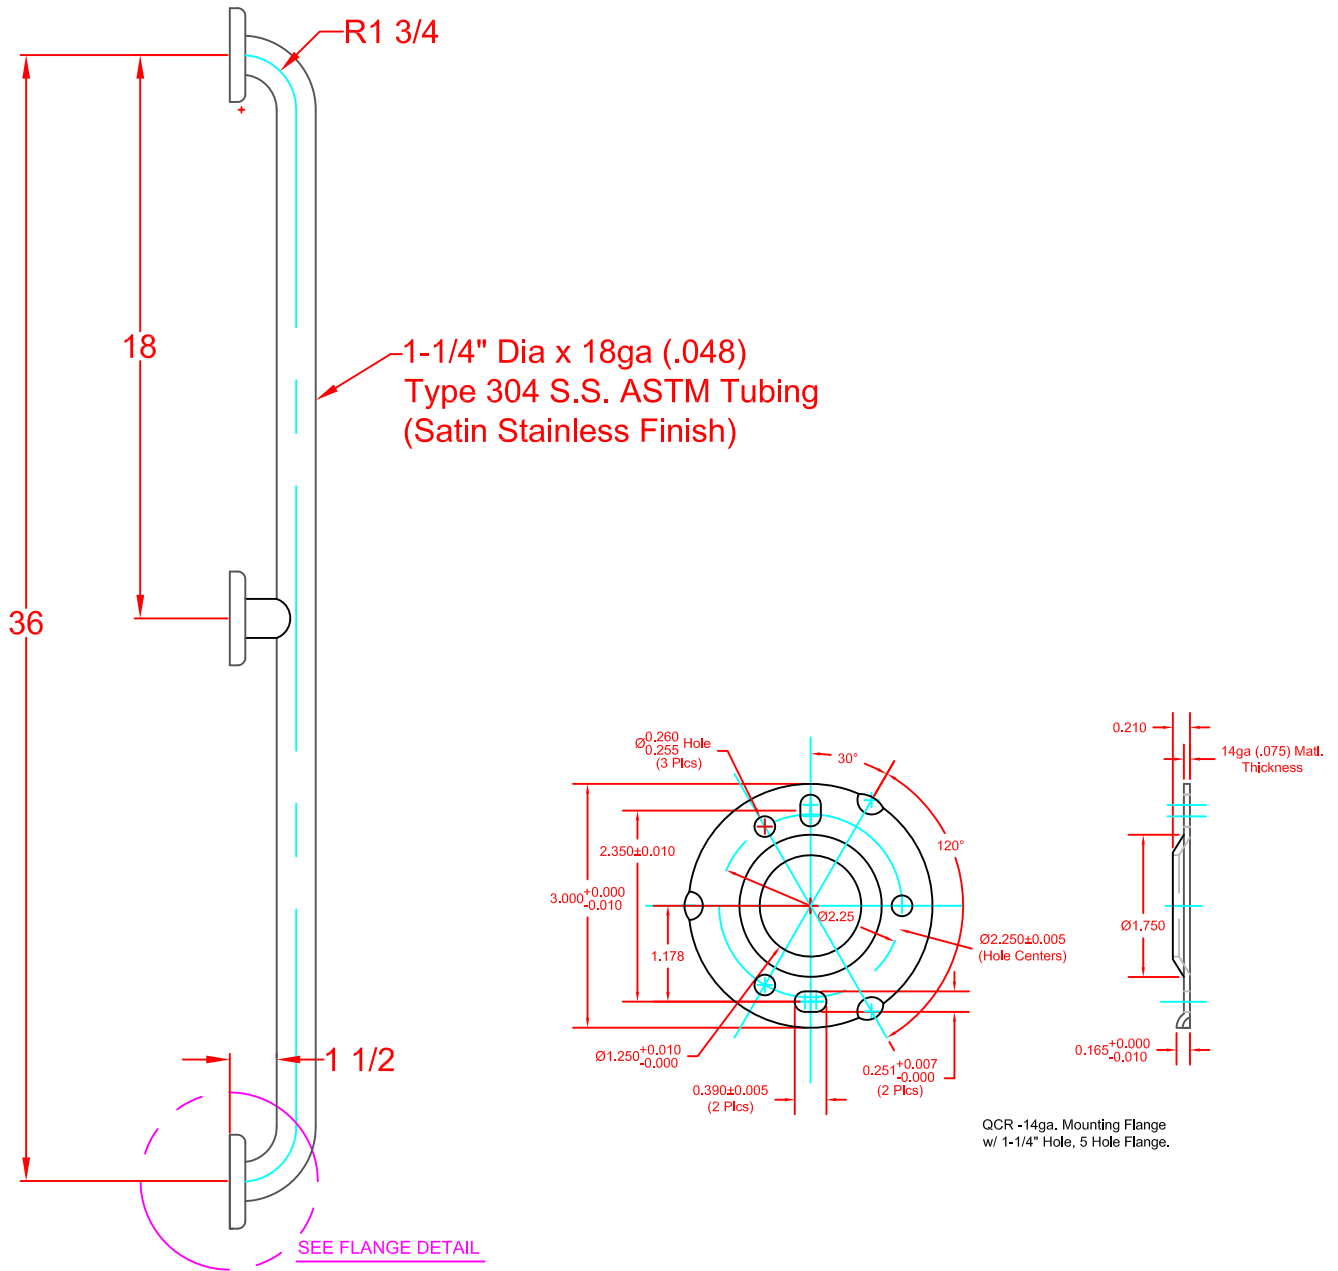

SEACHROME

Seachrome Corporation
1906 East Dominguez Street
Long Beach, California 90810
Phone: (800) 955-2476
Fax: (800) 444-3380

Description:

GSM-360-QCR
36" Straight Grab Bar w/ Center Support
(Satin Stainless Finish)

Customer:

Customer Part #

10-26-2017

This drawing and the information contained herein is proprietary to Seachrome Corp. and shall not be reproduced, copied or disclosed in whole, or part, or used for manufacturing or for any other purpose without the written permission of Seachrome Corporation.

Hardware Package Includes:
**(9) #10 x 2-1/2" Phillips Pan Head
Sheet Metal Screw**