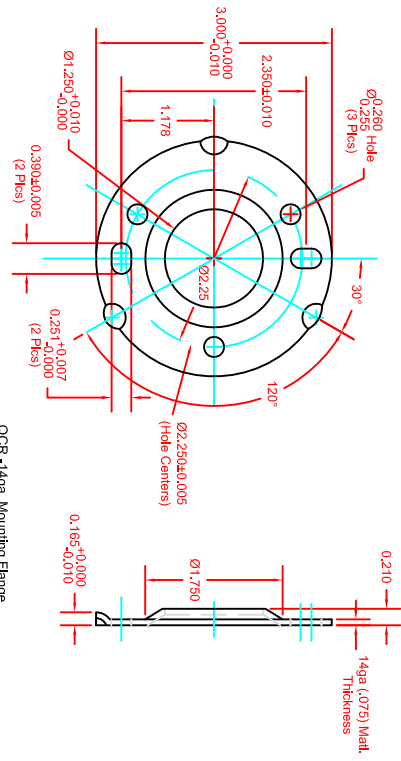

SEACHROME

Seachrome Corporation
 1906 East Dominguez Street
 Long Beach, California 90810
 Phone: (800) 955-2476
 Fax: (800) 444-3380

Description:

GSM1-480-QCR
48" Straight Grab Bar
(Satin Stainless Finish)

1-1/4" Dia. x 18ga.
Stainless Steel Tubing
Stain Stainless Finish

Top View

Front View

QCR-14ga. Mounting Flange
 w/ 1-1/4" Hole, 5 Hole Flange.

SEE "CR" FLANGE
 DETAIL (3 PLCS)