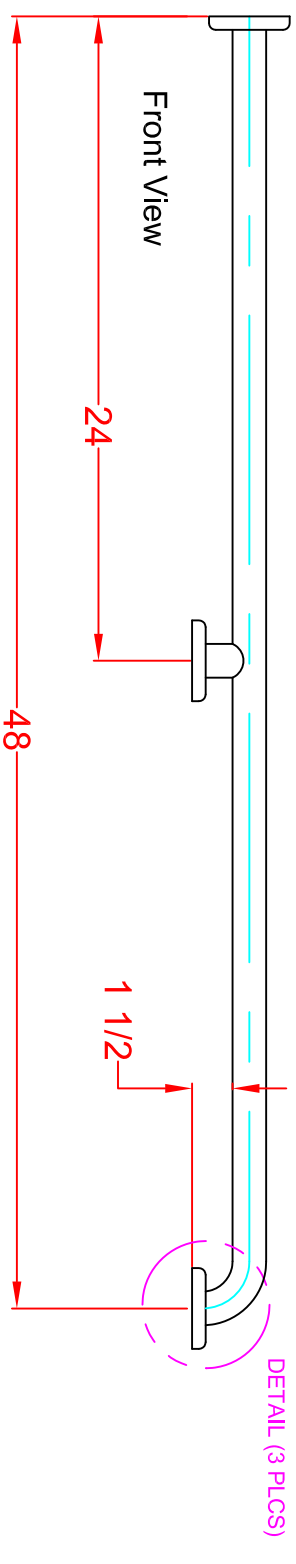

SEACHROME

Seachrome Corporation
 1906 East Dominguez Street
 Long Beach, California 90810
 Phone: (800) 955-2476
 Fax: (800) 444-3380

Description:

GSM1-480-QCR
48" Straight Grab Bar
(Satin Stainless Finish)

Customer:

Customer Part #

06-29-2015

This drawing and the information contained herein is proprietary to Seachrome Corp. and shall not be reproduced, copied or disclosed in whole, or part, or used for manufacturing or for any other purpose without the written permission of Seachrome Corporation.

1-1/4" Dia. x 18ga.
Stainless Steel Tubing
Stain Stainless Finish

Top View

Front View

QCR-14ga. Mounting Flange
 w/ 1-1/4" Hole, 5 Hole Flange.

SEE "CR" FLANGE
 DETAIL (3 PLCS)