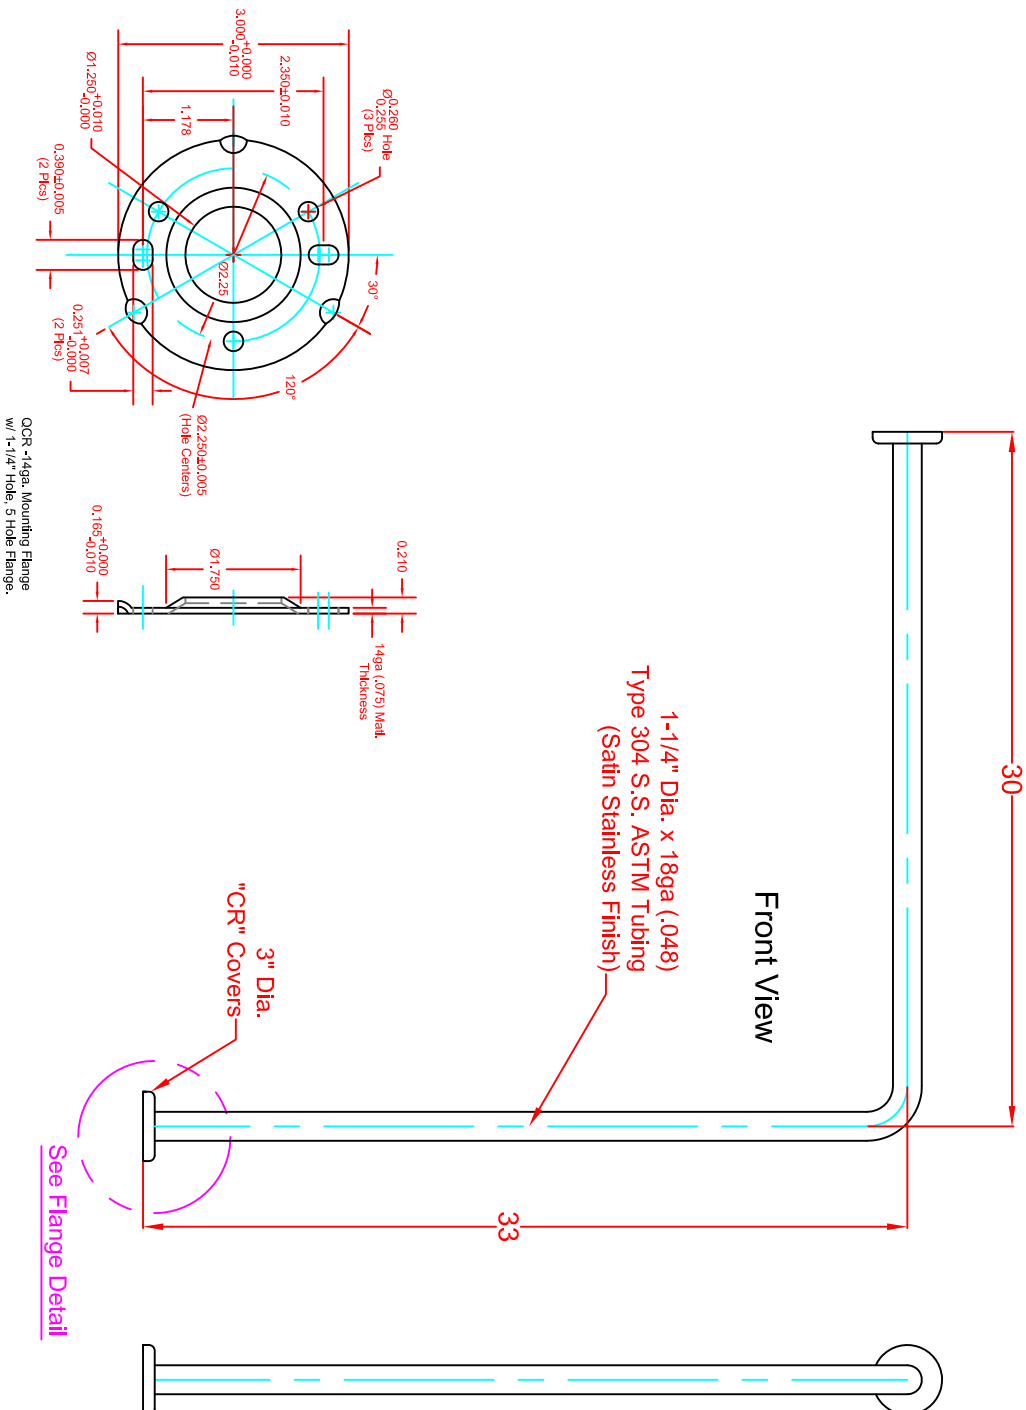

# SEACHROME

Seachrome Corporation  
 1906 East Dominguez Street  
 Long Beach, California 90810  
 Phone: (800) 955-2476  
 Fax: (800) 444-3380

Description:

**GSW-330300-QCR**  
**33" x 30" Wall to Floor Bar**  
**(Satin Stainless Finish)**

Hardware Package Includes:  
 (6) #10 x 2-1/2" Phillips Pan Head  
 Sheet Metal Screw