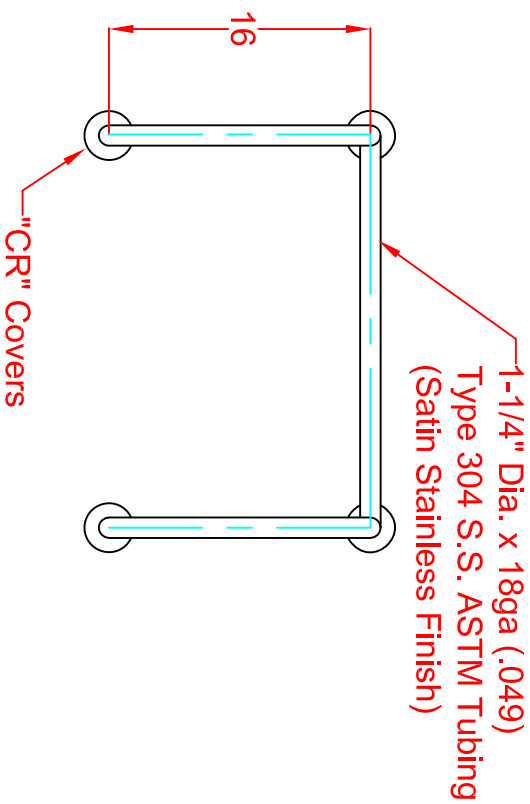

SEACHROME

Seachrome Corporation
1906 East Dominguez Street
Long Beach, California 90810
Phone: (800) 955-2476
Fax: (800) 444-3380

Description:

GSSWW-240240-QCR
24" x 24" Wall to Wall Straddle Bar
(Satin Stainless Finish)

Customer:

Customer Part #

06-04-2020

This drawing and the information contained herein is proprietary to Seachrome Corp. and shall not be reproduced, copied or disclosed in whole, or part, or used for manufacturing or for any other purpose without the written permission of Seachrome Corporation.

Hardware Package Includes:
(12) #10 x 2-1/2" Phillips Pan Head
Sheet Metal Screw