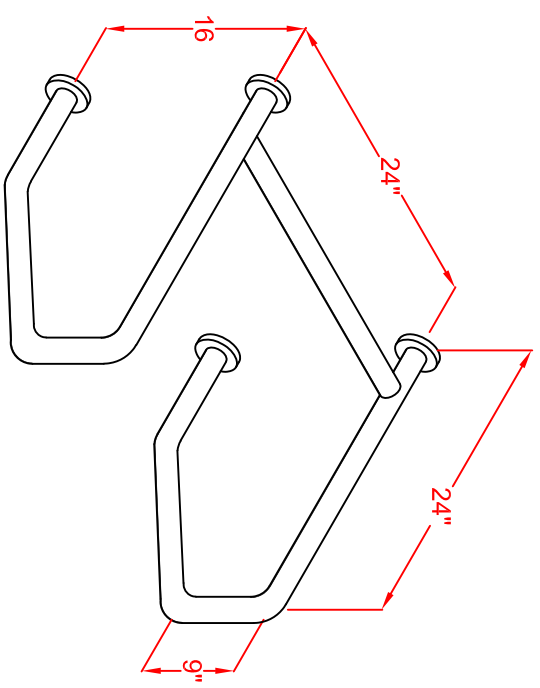

SEACHROME

Seachrome Corporation
1906 East Dominguez Street
Long Beach, California 90810
Phone: (800) 955-2476
Fax: (800) 444-3380

Description:

GSSWW-240240-QCR
24" x 24" Wall to Wall Straddle Bar
(Satin Stainless Finish)

Customer:

Customer Part #

06-04-2020

This drawing and the information contained herein is proprietary to Seachrome Corp. and shall not be reproduced, copied or disclosed in whole, or part, or used for manufacturing or for any other purpose without the written permission of Seachrome Corporation.

Hardware Package Includes:
(12) #10 x 2-1/2" Phillips Pan Head
Sheet Metal Screw