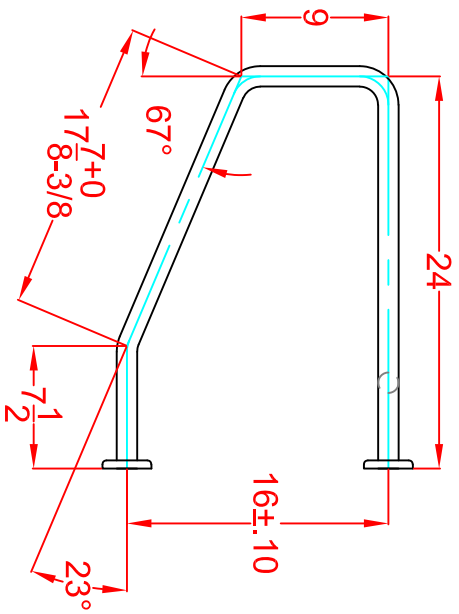

SEACHROME

Seachrome Corporation
1906 East Dominguez Street
Long Beach, California 90810
Phone: (800) 955-2476
Fax: (800) 444-3380

Description:

GSSWW-240240-QCR
24" x 24" Wall to Wall Straddle Bar
(Satin Stainless Finish)

Customer:

Customer Part #

06-04-2020

This drawing and the information contained herein is proprietary to Seachrome Corp. and shall not be reproduced, copied or disclosed in whole, or part, or used for manufacturing or for any other purpose without the written permission of Seachrome Corporation.

Hardware Package Includes:
(12) #10 x 2-1/2" Phillips Pan Head
Sheet Metal Screw