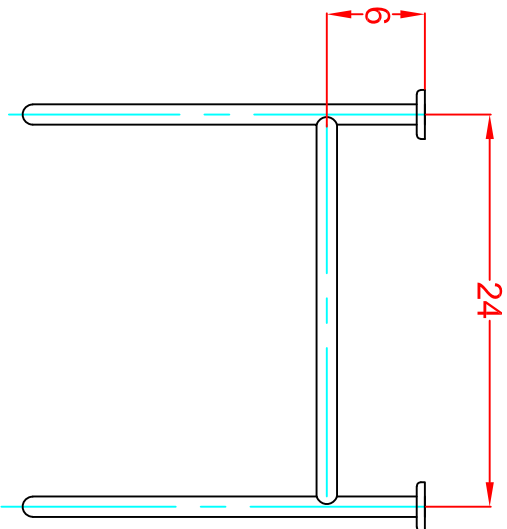

SEACHROME

Seachrome Corporation
1906 East Dominguez Street
Long Beach, California 90810
Phone: (800) 955-2476
Fax: (800) 444-3380

Description:

GSSWW-240240-QCR
24" x 24" Wall to Wall Straddle Bar
(Satin Stainless Finish)

Customer:

Customer Part #

06-04-2020

This drawing and the information contained herein is proprietary to Seachrome Corp. and shall not be reproduced, copied or disclosed in whole, or part, or used for manufacturing or for any other purpose without the written permission of Seachrome Corporation.

Hardware Package Includes:
(12) #10 x 2-1/2" Phillips Pan Head
Sheet Metal Screw