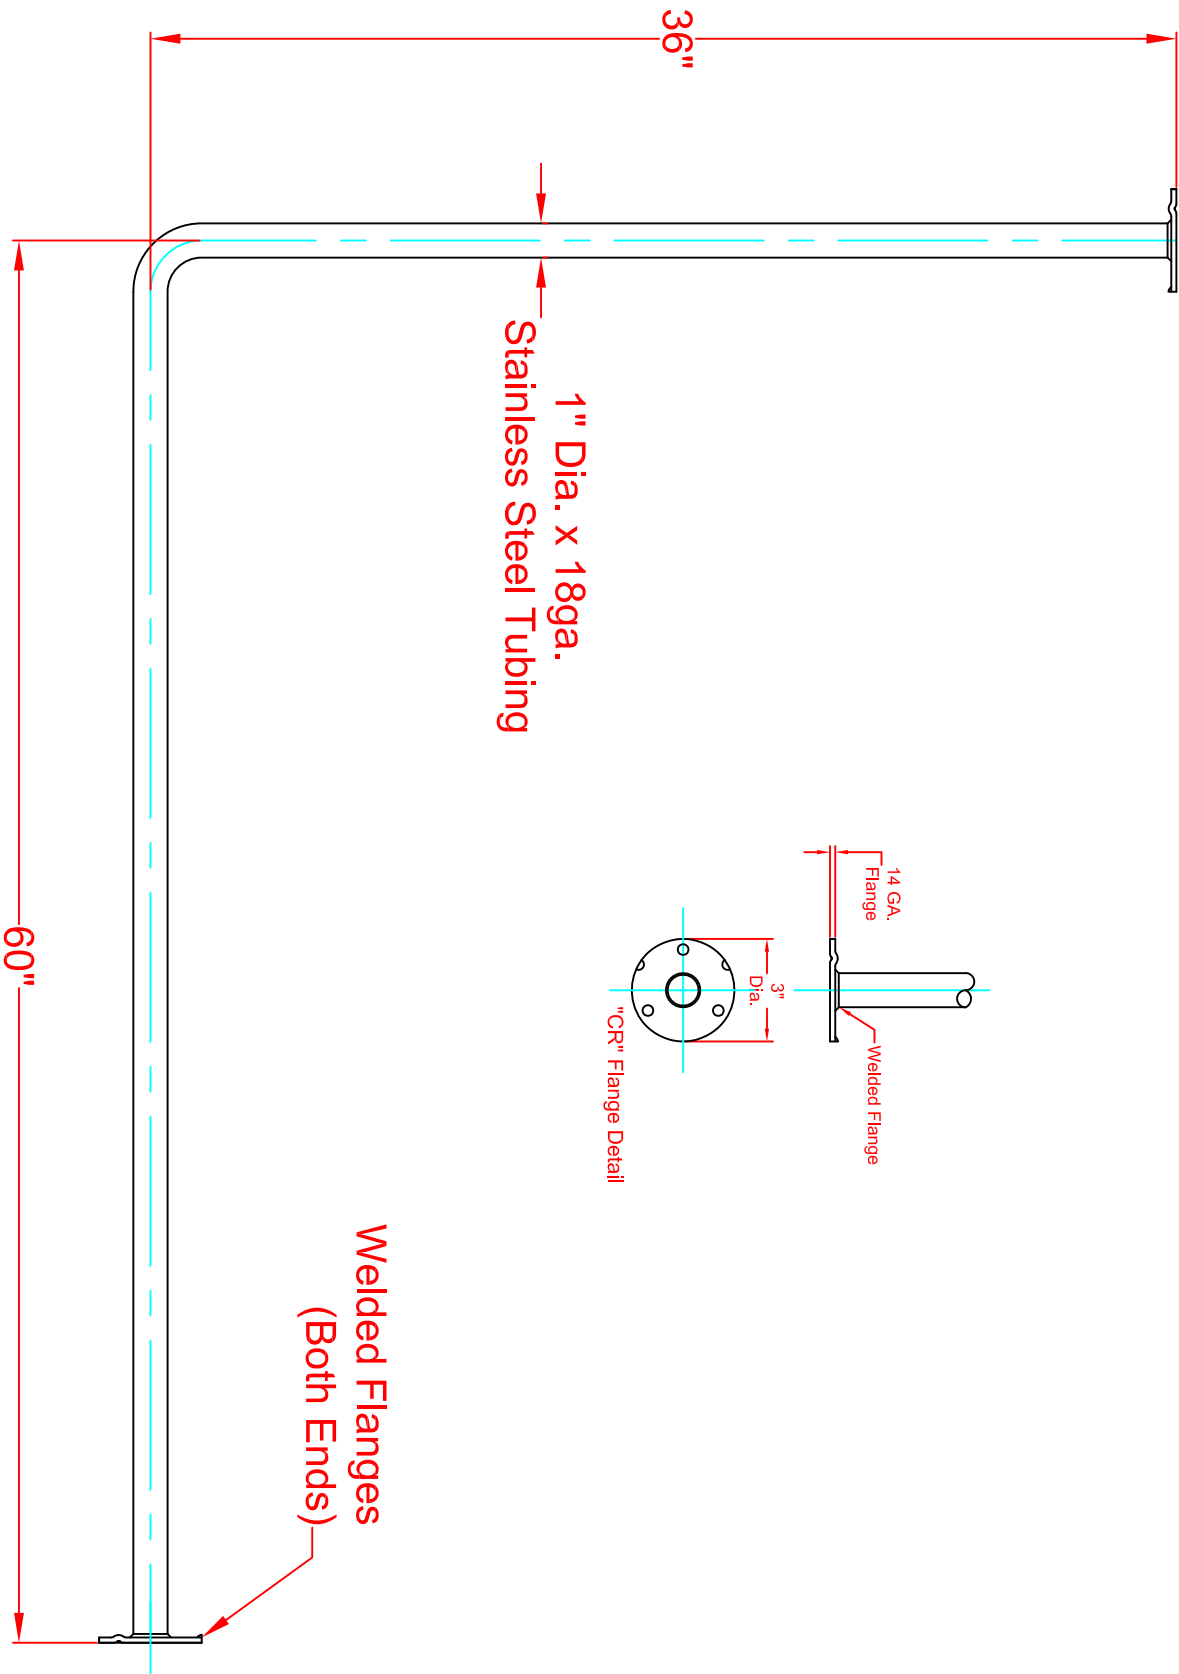

SEACHROME

Seachrome Corporation
1906 East Dominguez Street
Long Beach, California 90810
Phone: (800) 955-2476
Fax: (800) 444-3380

Description:

SR18-L6036
60" x 36" L-Shaped Rod
1' Dia. x 18ga. S.S. Tubing

Welded Flanges
(Both Ends)